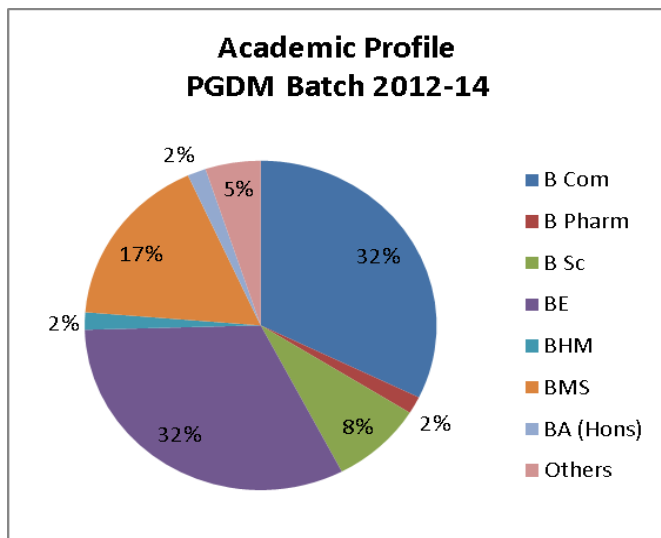

PUBLIC INFORMATION (PGDM Program)

BATCH: 2012-14

Approved Intake / Admitted students: 120/117

Passing out students: 117/117

Stratification of the Admitted Students

Placement Details (2012-14)

FINAL PLACEMENT

Highest Salary: 7.5L

Average Salary: 6.0 L

Lowest Salary: 3.75 L

No. of Companies Visited for

Campus: 159

SUMMERS PLACEMENTS

No. of students: 117

Placed for summer Internship 117