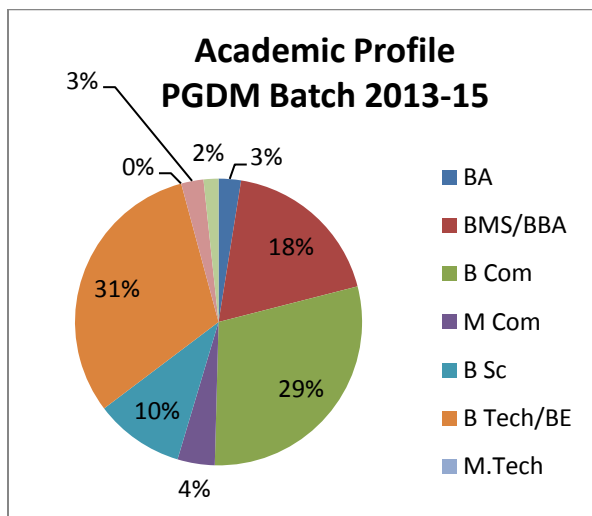

PUBLIC INFORMATION (PGDM Program)

BATCH: 2012-14

Approved Intake / Admitted students: 120/117

Passing out students: 117/117

Stratification of the Admitted Students

Placement Details (2012-14)

FINAL PLACEMENT

Highest Salary: 7.5L

Average Salary: 6.0 L

Lowest Salary: 3.75 L

No. of Companies Visited for

Campus: 159

SUMMERS PLACEMENTS

No. of students: 117

Placed for summer Internship 117

BATCH: 2013-15

Approved Intake / Admitted students: 120/119

Passing out students: 119/119

Stratification of the Admitted Students

PLACEMENT DETAILS (2013-15)

FINAL PLACEMENT

Highest Salary: 13.5L

Average Salary: 6.5L