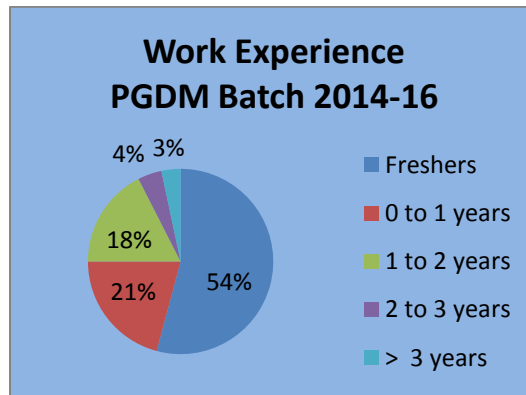

Lowest Salary: 4L

**No. of Companies Visited for
Campus: 91**

SUMMERS PLACEMENTS

No. of students: 119

Placed for summer Internship: 119

BATCH: 2014-16

Approved Intake / Admitted students: 120/120

Passing out students (1st Year): 120/116

Stratification of the Admitted Students:

PLACEMENT DETAILS(2014-16):

SUMMERS PLACEMENTS

No. of students: 120

Placed for summer Internship: 120

BATCH: 2015-17

Approved Intake / Admitted students: 120/117

Stratification of the Admitted Students: