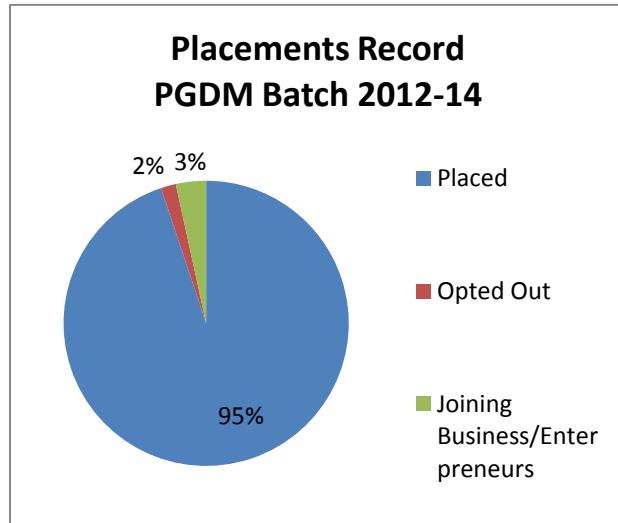

PUBLIC INFORMATION (PGDM Program)

BATCH: 2012-14

Approved Intake / Admitted students: 120/117

Passing out students: 117/117

Stratification of the Admitted Students

Placement Details (2012-14)

FINAL PLACEMENT

Highest Salary: 7.5L

Average Salary: 6.0 L

Lowest Salary: 3.75 L

No. of Companies Visited for

Campus: 159

SUMMERS PLACEMENTS

No. of students: 117

Placed for summer Internship 117