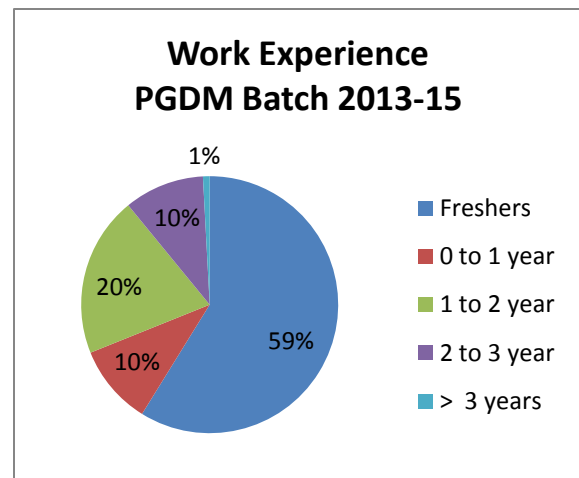

Highest Salary: 7.5L

Average Salary: 6.0 L

Lowest Salary: 3.75 L

No. of Companies Visited for

Campus: 159

SUMMERS PLACEMENTS

No. of students: 117

Placed for summer Internship 117

BATCH: 2013-15

Approved Intake / Admitted students: 120/119

Passing out students: 119/119

Stratification of the Admitted Students

PLACEMENT DETAILS (2013-15)

FINAL PLACEMENT

Highest Salary: 13.5L

Average Salary: 6.5L