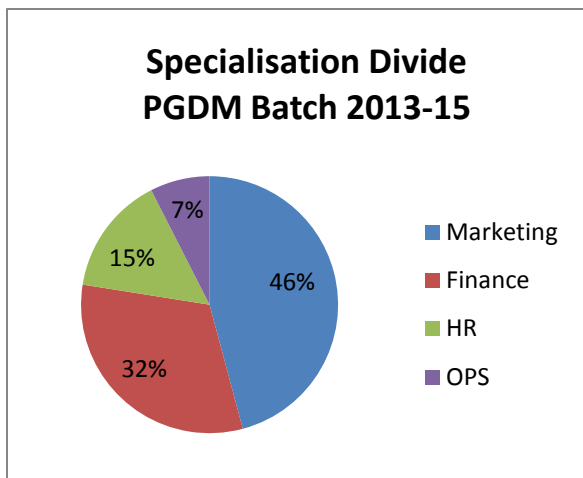

PUBLIC INFORMATION (PGDM Program)

BATCH: 2012-14

Approved Intake / Admitted students: 120/117

Passing out students: 117/117

Stratification of the Admitted Students

Placement Details (2012-14)

FINAL PLACEMENT

Highest Salary: 7.5L

Average Salary: 6.0 L

Lowest Salary: 3.75 L

No. of Companies Visited for

Campus: 159

SUMMERS PLACEMENTS

No. of students: 117

Placed for summer Internship 117

BATCH: 2013-15

Approved Intake / Admitted students: 120/119

Passing out students: 119/119

Stratification of the Admitted Students

PLACEMENT DETAILS (2013-15)

FINAL PLACEMENT

Highest Salary: 13.5L

Average Salary: 6.5L