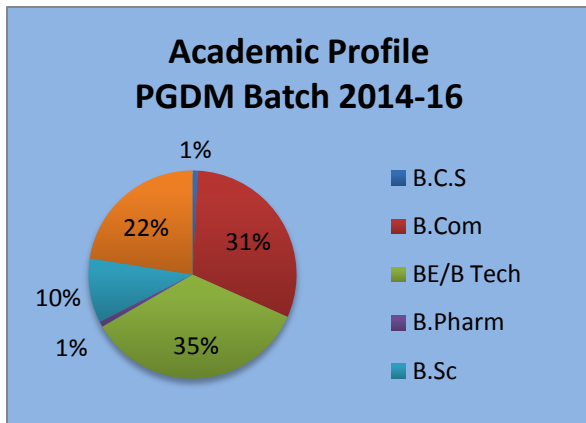

BATCH: 2014-16

Approved Intake / Admitted students: 120/120

Passing out students (1st Year): 120/116

Stratification of the Admitted Students:

PLACEMENT DETAILS(2014-16):

SUMMERS PLACEMENTS

No. of students: 120

Placed for summer Internship: 120