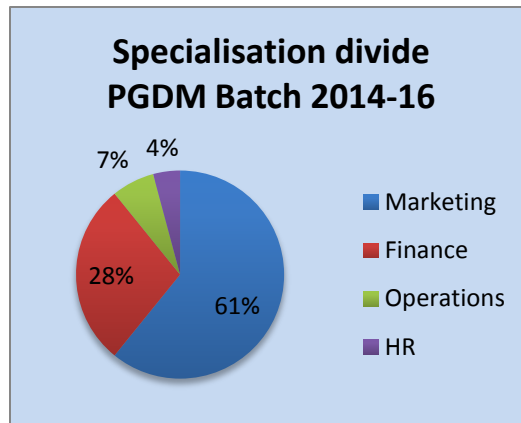

Lowest Salary: 4L

**No. of Companies Visited for
Campus: 91**

SUMMERS PLACEMENTS

No. of students: 119

Placed for summer Internship: 119

BATCH: 2014-16

Approved Intake / Admitted students: 120/120

Passing out students (1st Year): 120/116

Stratification of the Admitted Students:

PLACEMENT DETAILS(2014-16):

SUMMERS PLACEMENTS

No. of students: 120

Placed for summer Internship: 120

BATCH: 2015-17

Approved Intake / Admitted students: 120/117

Stratification of the Admitted Students: