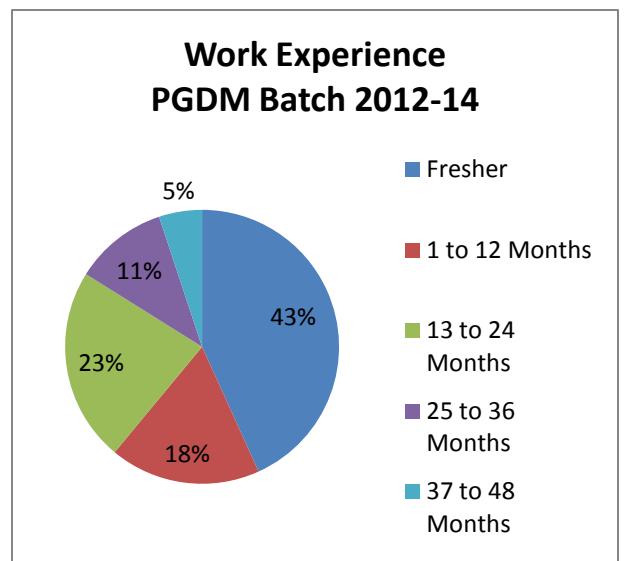

PUBLIC INFORMATION (PGDM Program)

BATCH: 2012-14

Approved Intake / Admitted students: 120/117

Passing out students: 117/117

Stratification of the Admitted Students

Placement Details (2012-14)

FINAL PLACEMENT

Highest Salary: 7.5L

Average Salary: 6.0 L

Lowest Salary: 3.75 L

No. of Companies Visited for

Campus: 159

SUMMERS PLACEMENTS

No. of students: 117

Placed for summer Internship 117