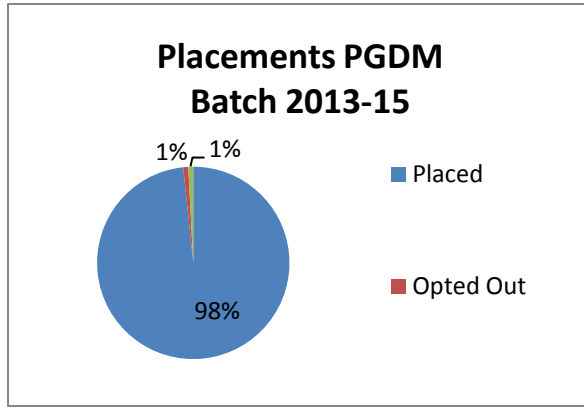

Highest Salary: 7.5L

Average Salary: 6.0 L

Lowest Salary: 3.75 L

No. of Companies Visited for

Campus: 159

SUMMERS PLACEMENTS

No. of students: 117

Placed for summer Internship 117

BATCH: 2013-15

Approved Intake / Admitted students: 120/119

Passing out students: 119/119

Stratification of the Admitted Students

PLACEMENT DETAILS (2013-15)

FINAL PLACEMENT

Highest Salary: 13.5L

Average Salary: 6.5L

Lowest Salary: 4L

**No. of Companies Visited for
Campus: 91**

SUMMERS PLACEMENTS

No. of students: 119

Placed for summer Internship: 119

BATCH: 2014-16

Approved Intake / Admitted students: 120/120

Passing out students (1st Year): 120/116