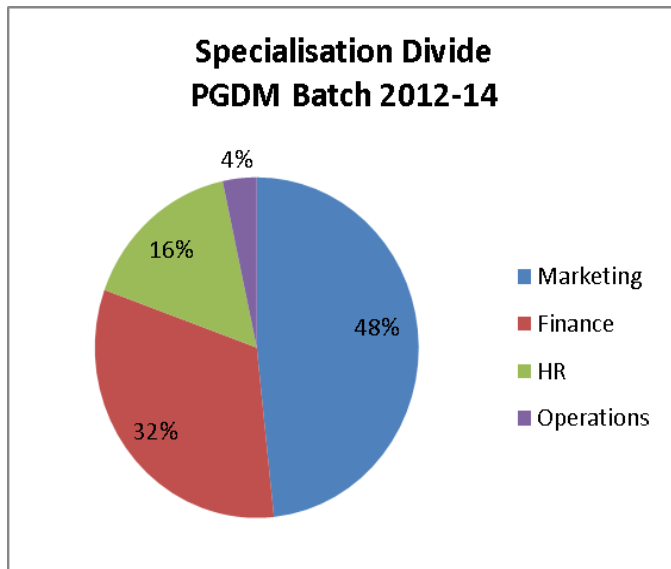

PUBLIC INFORMATION (PGDM Program)

BATCH: 2012-14

Approved Intake / Admitted students: 120/117

Passing out students: 117/117

Stratification of the Admitted Students

Placement Details (2012-14)

FINAL PLACEMENT

Highest Salary: 7.5L

Average Salary: 6.0 L

Lowest Salary: 3.75 L

No. of Companies Visited for

Campus: 159

SUMMERS PLACEMENTS

No. of students: 117

Placed for summer Internship 117