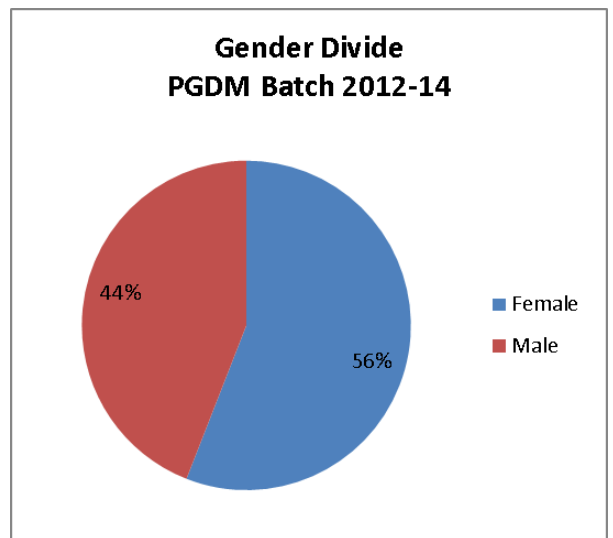

PUBLIC INFORMATION (PGDM Program)

BATCH: 2012-14

Approved Intake / Admitted students: 120/117

Passing out students: 117/117

Stratification of the Admitted Students

Placement Details (2012-14)

FINAL PLACEMENT

Highest Salary: 7.5L

Average Salary: 6.0 L

Lowest Salary: 3.75 L

No. of Companies Visited for

Campus: 159

SUMMERS PLACEMENTS

No. of students: 117

Placed for summer Internship 117