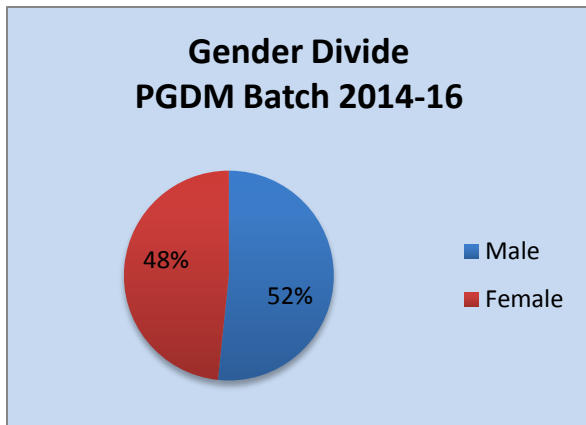

BATCH: 2014-16

Approved Intake / Admitted students: 120/120

Passing out students (1st Year): 120/116

Stratification of the Admitted Students:

PLACEMENT DETAILS(2014-16):

SUMMERS PLACEMENTS

No. of students: 120

Placed for summer Internship: 120