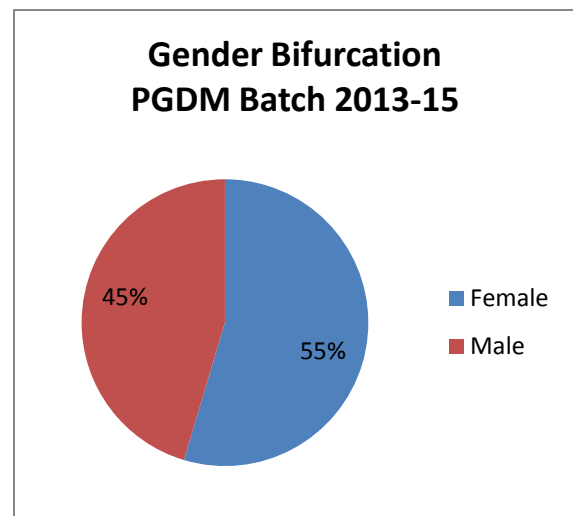

BATCH: 2013-15

Approved Intake / Admitted students: 120/119

Passing out students: 119/119

Stratification of the Admitted Students