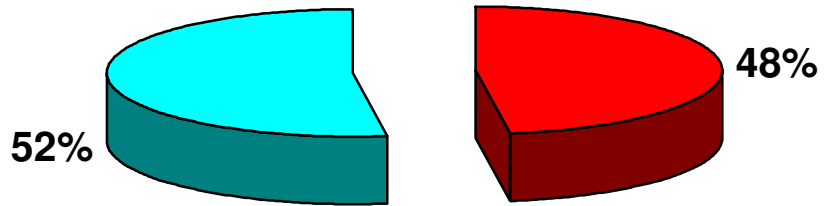

**PGDPM 2005 – 2007 Batch  
Strength: 44**

**Work Experience**

■ Nil ■ Less than 6 months ■ 6 months to 1 year ■ 1-2 years ■ More than 2 years

## Sex Ratio