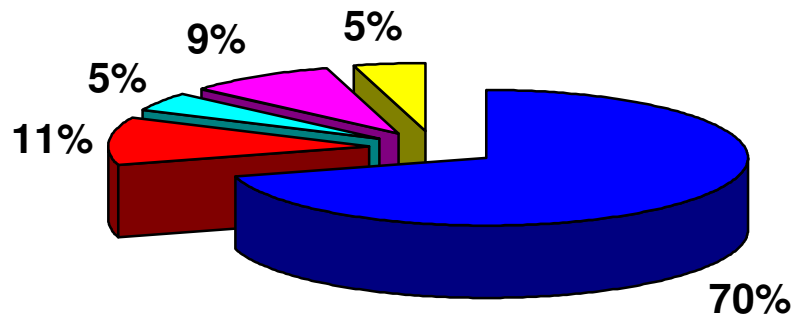

**PGDPM 2005 – 2007 Batch  
Strength: 44**

**Work Experience**

■ Nil ■ Less than 6 months ■ 6 months to 1 year ■ 1-2 years ■ More than 2 years

## Sex Ratio